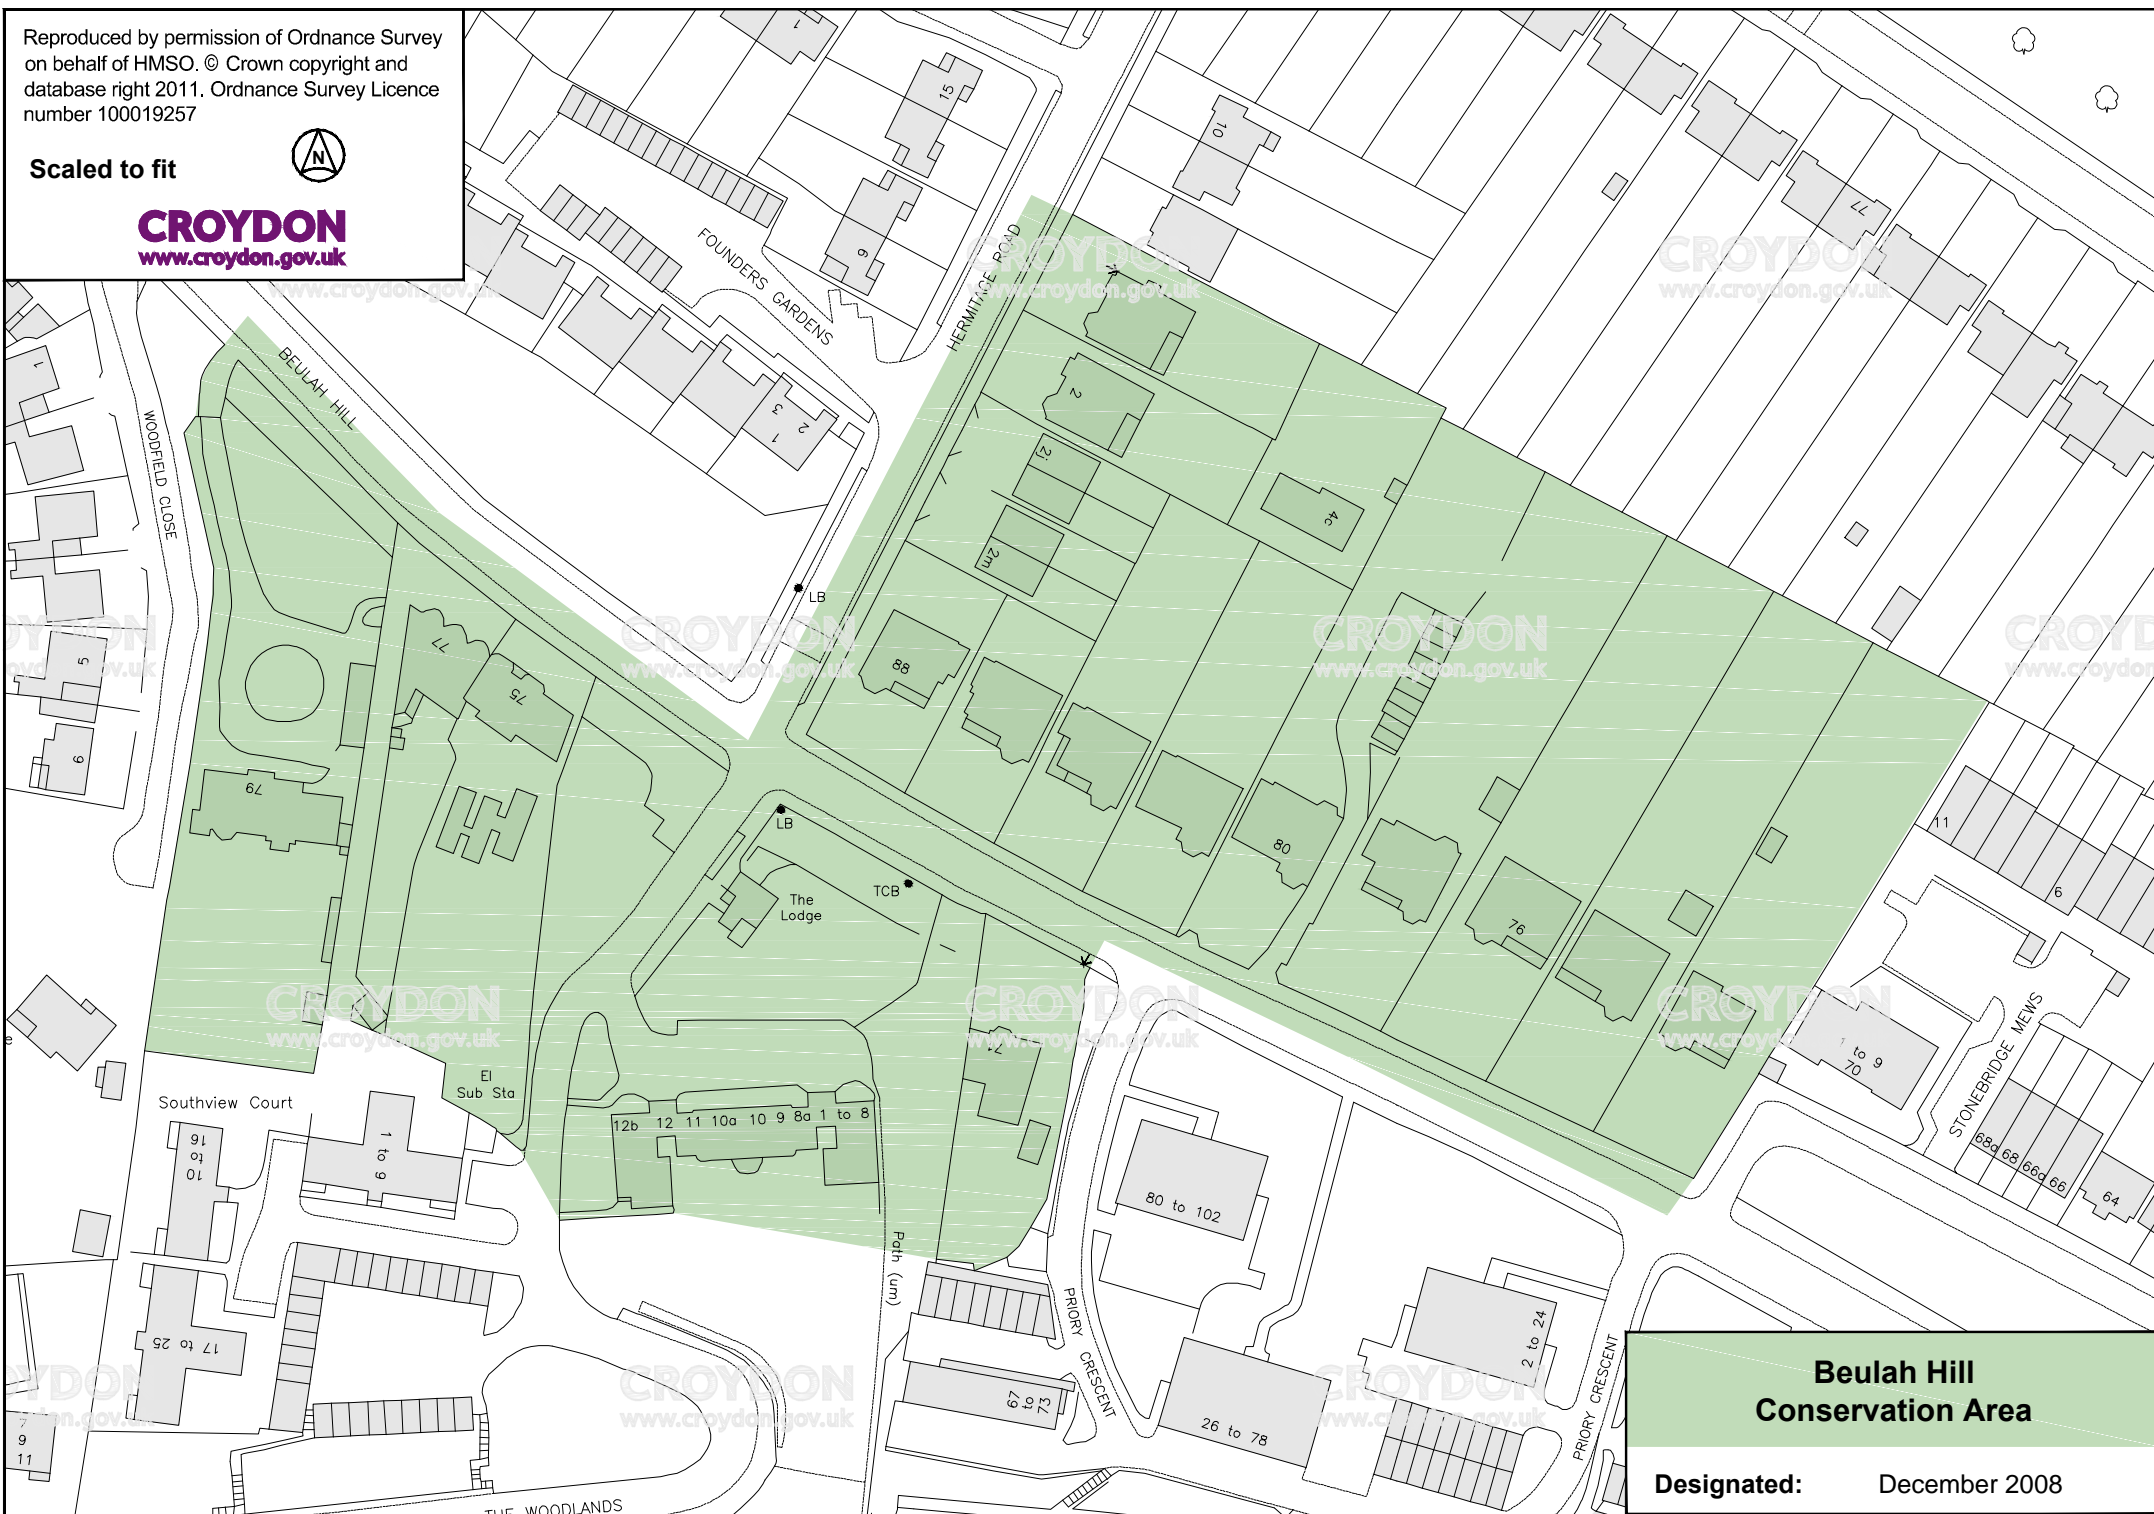

Reproduced by permission of Ordnance Survey on behalf of HMSO. © Crown copyright and database right 2011. Ordnance Survey Licence number 100019257

Scaled to fit

**CROYDON**  
www.croydon.gov.uk

**Beulah Hill  
Conservation Area**